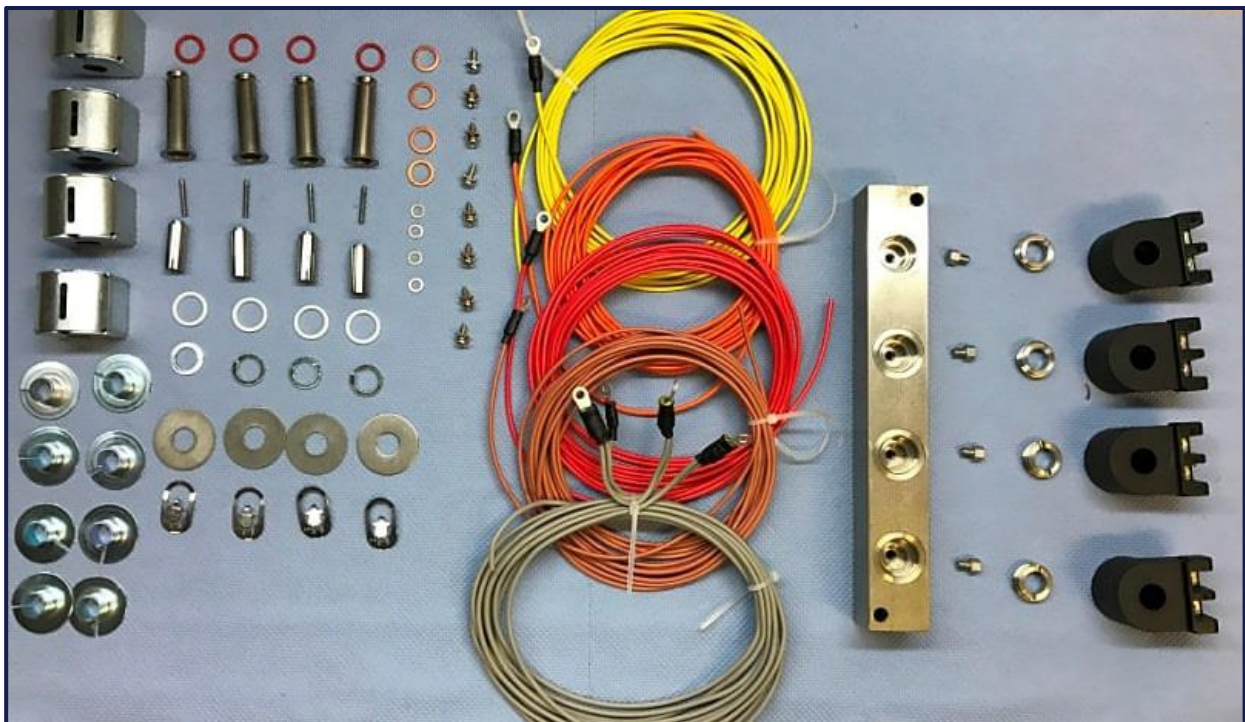

SPARE PARTS

All spare parts are in **OEM quality** and in stock. We will help you identify the required spare parts for the entire VIB system, including the control cabinets.

Img.1. Waterspray spares

Img.2. Zone control valves

Img.3. Zone control valves

UPGRADE AND REBUILD OF CONTROL EQUIPMENT

Suppliers of steambox systems, such as VIB, used their own unique control software and hardware. Now after several years in operation, no service and spare parts are available. Woollard & Henry has developed **replacement kits based on Siemens technology** to replace these unique hardware parts, i.e.: MFC controller replacement, CKS-APIS replacement, LED Card Rack replacement.